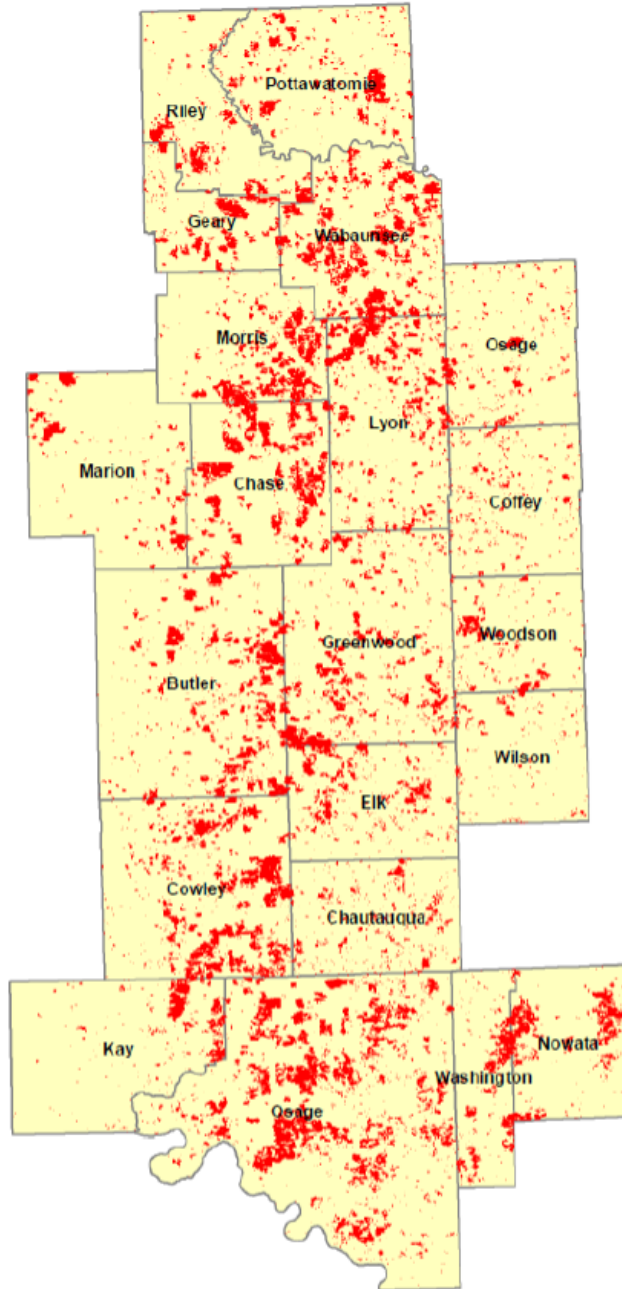

Flint Hills Acreage Burned (February 14 – April 29, 2024)

<u>Counties</u>	<u>Acres Burned</u>
Butler	104,064
Chase	101,423
Chautauqua	28,881
Coffey	23,012
Cowley	117,748
Elk	49,082
Geary	38,688
Greenwood	89,885
Lyon	84,913
Marion	29,221
Morris	74,952
Osage (KS)	29,978
Pottawatomie	56,048
Riley	45,823
Wabaunsee	126,103
Wilson	13,900
Woodson	23,923
Nowata (OK)	43,908
Osage (OK)	234,924
Washington (OK)	29,375
Kay (OK)	30,842
Total	1,376,663
<i>* Denotes county was partly or completely covered by clouds during latest analysis.</i>	

NAAQS Excedences

- Ozone
 - 6 Daily Excedences
- Particulate Matter
 - 15 Daily Excedences